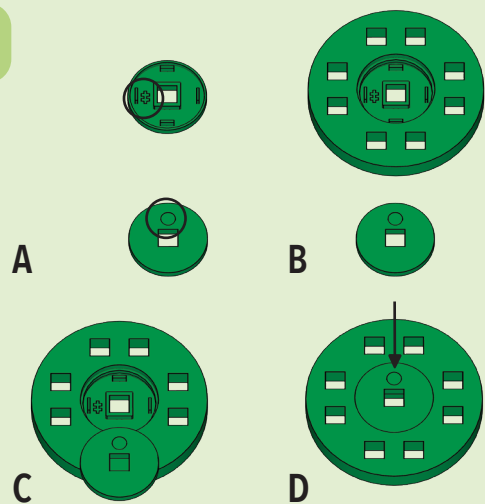

15

x4

16

16

x4

17

4   
8

x4

18

8

x4

19

GO!

COLOR CARS

PLUS PLUS

05134

EARTH CAR

4290

@plusplususa  
 @plusplus\_official  
 #plusplustoy

Download our free app for more creative inspiration!

**WARNING** CHOKING HAZARD - Small parts. Not for children under 3 yrs.

**Plus-Plus USA**  
 1801 Rutherford Rd.  
 Greenville, SC 29609  
 www.plus-plus.us