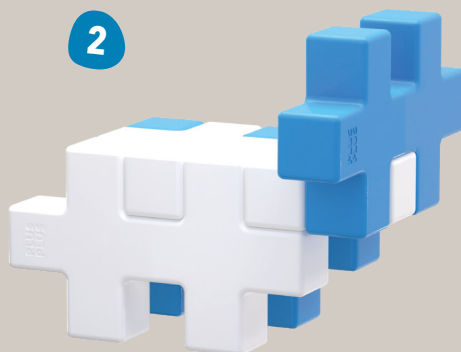

Use KÆMPE to build playful stools, tables, or shapes.
Create imaginative cities, forests, or fantasy landscapes.