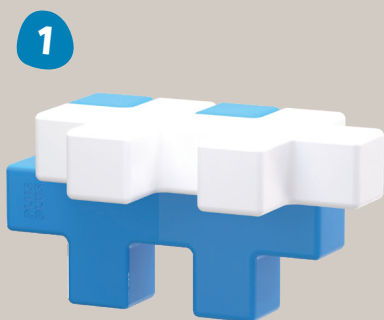

Use KÆMPE to build playful stools, tables, or shapes.
Create imaginative cities, forests, or fantasy landscapes.