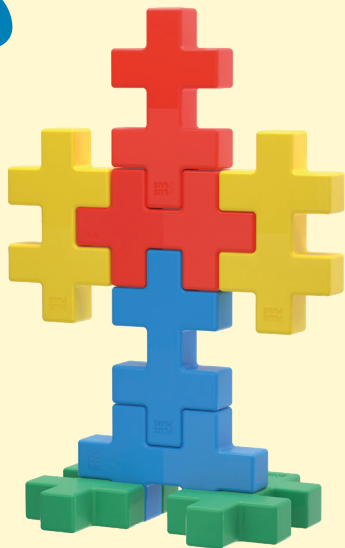

Each piece measures 29 cm long, 17.4 cm wide, and weighs 145 grams, making it perfect for little hands and big ideas. Designed for children 2 years and up, KÆMPE turns any space into a playground for creativity.

Build whatever you want, as big as you want!

Use KÆMPE to build playful stools, tables, or shapes.
Create imaginative cities, forests, or fantasy landscapes.

Bubbly Blooms

1

2

3

WHERE KIDS PLAY CREATIVITY GROWS!

Connect Place two pieces together and press them into place.

Expand Add more pieces to grow your creation.

Explore Build flat designs, tall towers, or fun sculptures.

Playful **Shapes**

From simple shapes to giant structures, KÄEMPE invites children into a world of imagination.

Little **Boy**

1

2

Little **Girl**

1

2

**Strong, lightweight
and made to last.**

Strong enough to sit,
climb or even fly on.
Built for active play.