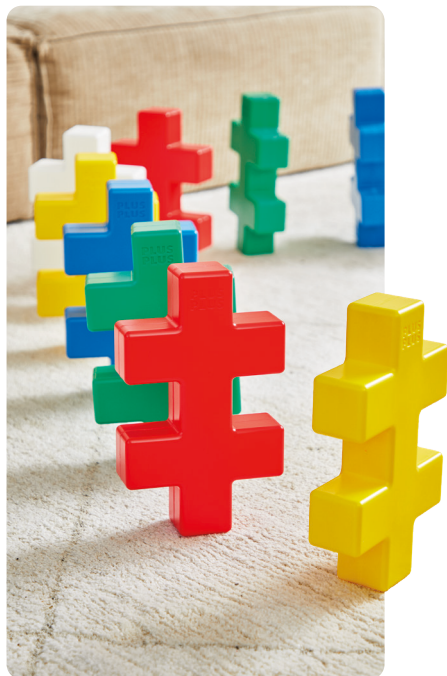

KÆMPE are made from durable PE plastic.

100% WIND

RECYCLABLE

BPA-PVC FREE

Silly Dog

1

2

Fun **Domino**

**SET IT UP. KNOCK IT DOWN.
BUILD IT BIGGER!**

Build your own bowling game and aim for a strike.
Set up your own colorful pins, and knock them all down!

Product **Benefits**

Why kids **love KÆMPE**

Stack, connect, and create impressive builds, from simple shapes to giant structures.