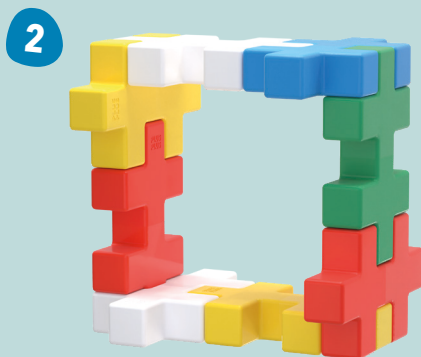

Each piece measures 29 cm long, 17.4 cm wide, and weighs 145 grams, making it perfect for little hands and big ideas. Designed for children 2 years and up, KÆMPE turns any space into a playground for creativity.

Build whatever you want, as big as you want!

Use KÆMPE to build playful stools, tables, or shapes.
Create imaginative cities, forests, or fantasy landscapes.

Bubbly Blooms

1

2

3

WHERE KIDS PLAY CREATIVITY GROWS!

Connect Place two pieces together and press them into place.

Expand Add more pieces to grow your creation.

Explore Build flat designs, tall towers, or fun sculptures.

Playful **Shapes**

From simple shapes to giant structures, KÄEMPE invites children into a world of imagination.