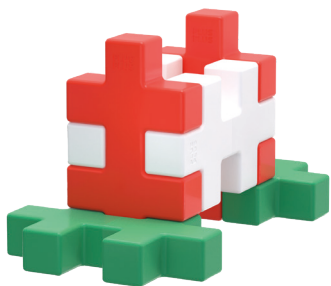

KÆMPE are made from durable PE plastic.

100% WIND

RECYCLABLE

BPA-PVC FREE

Silly Dog

1

2

Fun **Domino**